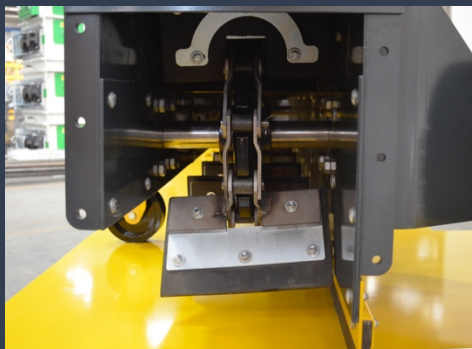

Port Sweeper

High Capacity Port Duty Paddle Sweeps by HEMC

- Designed for 14m to 38m diameter silos
- Sweeping capacities of over 500m³/hr
- Rubber paddles for Total Clean Out and safety
- Robust motorized drive tractor
- Slip Ring connection for plug free operation
- Zero Bin Entry option available for extra safety
- State of the art touch panel controls
- Robust and reliable bolted construction
- Reversible tractor for grain avalanches

Agroindustry solutions since 1925

- Robust motorized tractor for reliable forward motion
- Reversible drives available as an option
- Adjustable tractor speed option available

- Rubber paddles with true sweep action for up to 500m³/hr capacity
- Heavy Duty heat treated Rotary API type chain for strength
- Adjustable height of back board assures Total Clean Out

- Slip Ring Electrical connection for Zero Bin Entry
- Robust modular fully bolted construction
- Zero Bin Entry option available with maintenance jacks

- Industry leading touch panel controls for full control
- Reversible drive, location sensing, and speed control options
- Supervision of sweep eliminated with programmable alarms