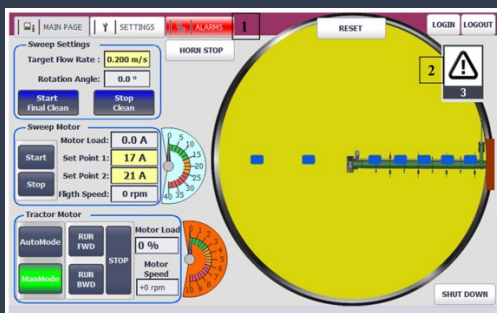

Port Sweeper

High Capacity Port Duty Paddle Sweeps by HEMC

- Designed for 14m to 38m diameter silos
- Sweeping capacities of over 500m³/hr
- Rubber paddles for Total Clean Out and safety
- Robust motorized drive tractor
- Slip Ring connection for plug free operation
- Zero Bin Entry option available for extra safety
- State of the art touch panel controls
- Robust and reliable bolted construction
- Reversible tractor for grain avalanches

Agroindustry solutions since 1925

- Robust motorized tractor for reliable forward motion
- Reversible drives available as an option
- Adjustable tractor speed option available

- Rubber paddles with true sweep action for up to 500m³/hr capacity
- Heavy Duty heat treated Rotary API type chain for strength
- Adjustable height of back board assures Total Clean Out

- Slip Ring Electrical connection for Zero Bin Entry
- Robust modular fully bolted construction
- Zero Bin Entry option available with maintenance jacks

- Industry leading touch panel controls for full control
- Reversible drive, location sensing, and speed control options
- Supervision of sweep eliminated with programmable alarms